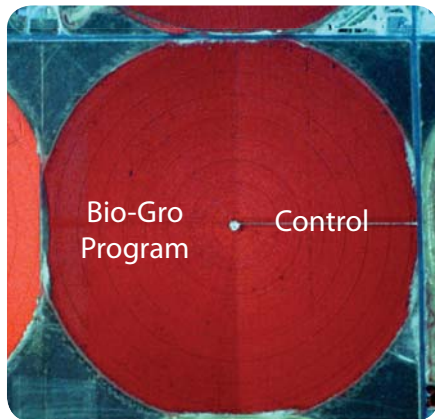

ROOTein

ROOTein

- * Blend with 10-34-0 or 8-21-0
- * Promote early root growth, especially in cool soils
- * Proven to increase sweet corn yields up to 2 tons/acre more!
- * Increase profits, lower cost of production

Starter for Corn

Side band 1 gallon/acre of ROOTein with 10-34-0 or preferably Ortho P in the form of 8-21-0 at 2" x 2". Follow up with a water run of 1 gallon/acre of ROOTein at 10" high.

Yield Data:
Bio-Gro Program 12.3 tons/acre
Control Program 11.1 tons/acre